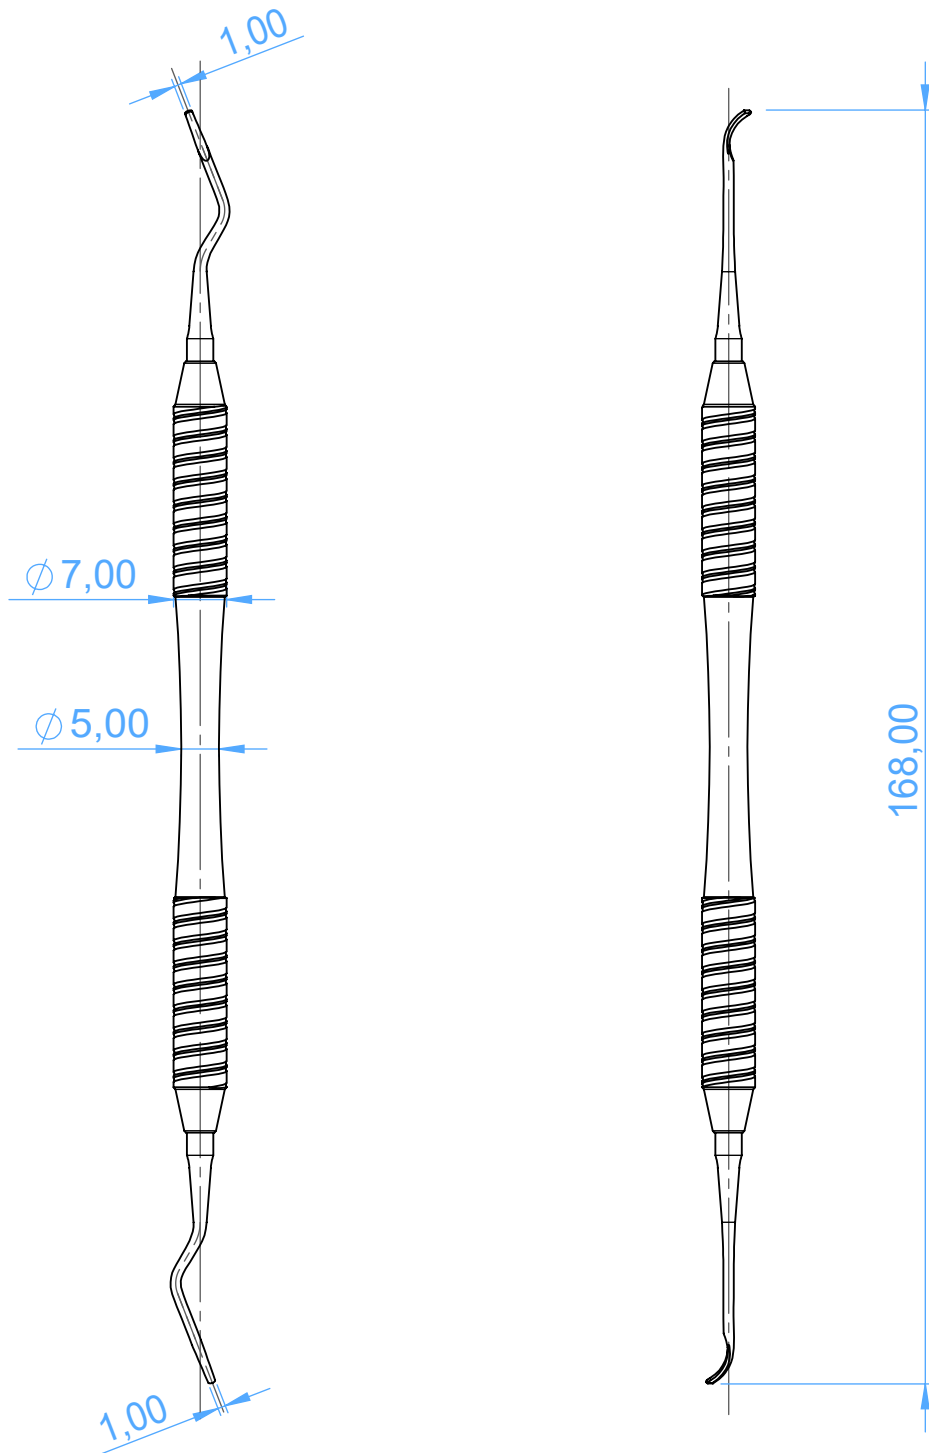

ML1809-4
Curettes and Scalers

4 Goldman-Fox

Scale 1:1