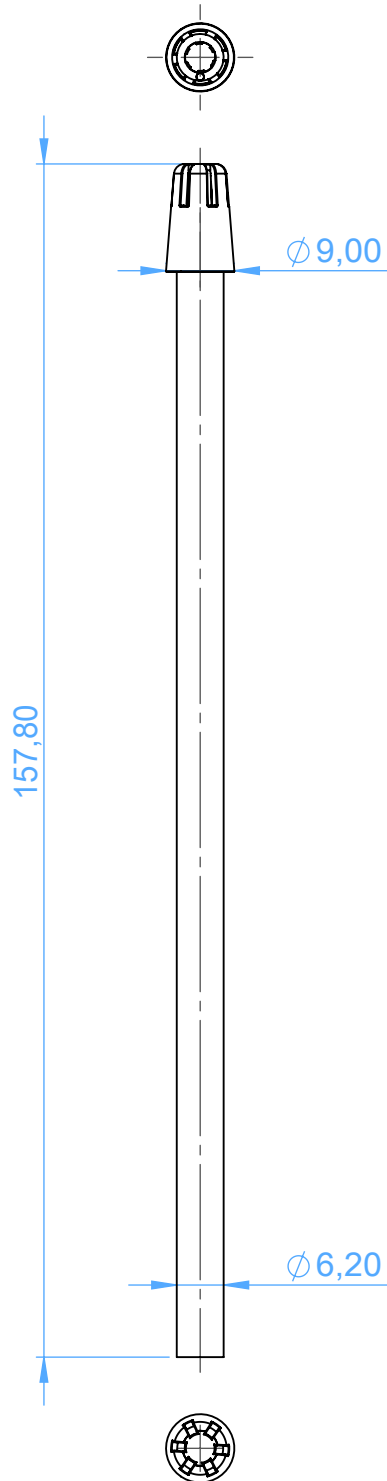

2908E-TCS15 - MINT-SCENTED SALIVA EJECTORS-ASAFRESH

BONDED TIP

transparent tube/light-blue tip

SCALE 1:1