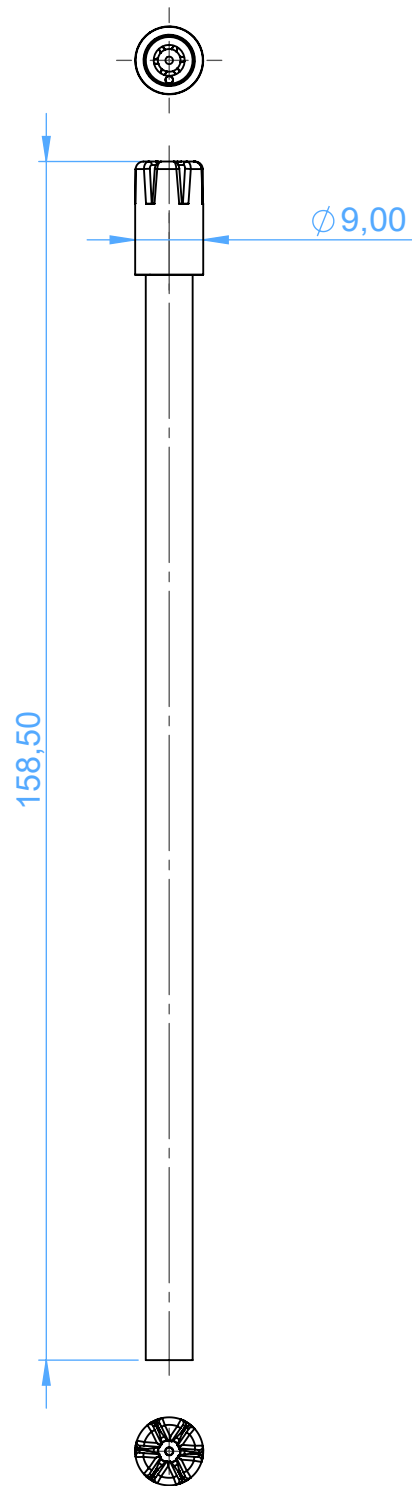

2900E-TT15 - MULTI-COLOR SALIVA EJECTOR/Cannule Multi - Color

transparent tube / transparent tip  
15mm

SCALE 1:1